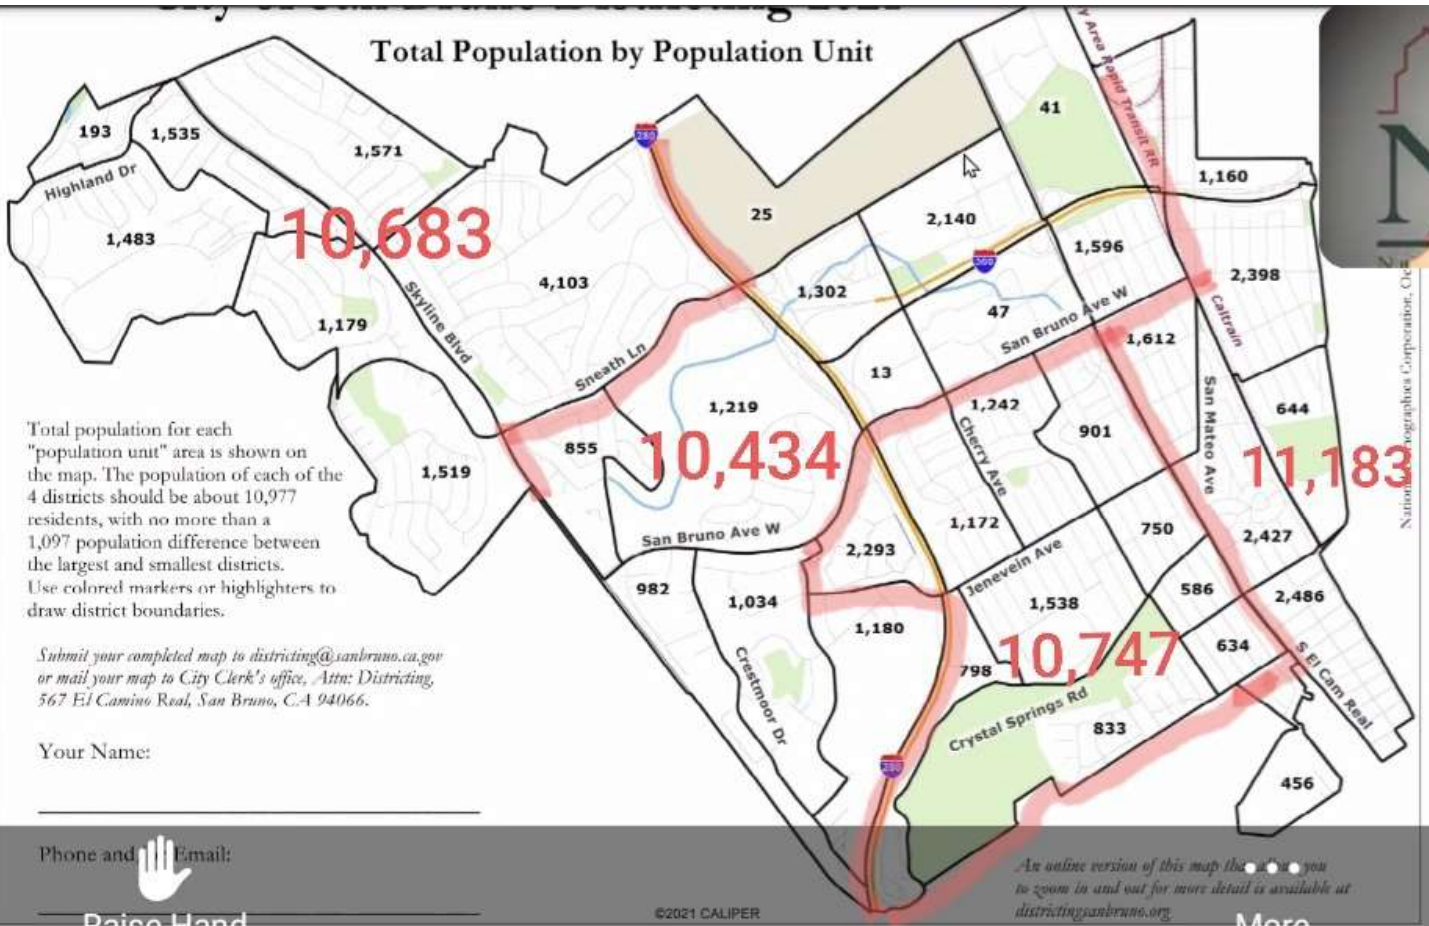

Total Population by Population Unit

Total population for each "population unit" area is shown on the map. The population of each of the 4 districts should be about 10,977 residents, with no more than a 1,097 population difference between the largest and smallest districts. Use colored markers or highlighters to draw district boundaries.

Submit your completed map to districting@sanbruno.ca.gov or mail your map to City Clerk's office, Attn: Districting, 567 El Camino Real, San Bruno, CA 94066.

Your Name: _____

Phone and Email: _____

Raise Hand

©2021 CALIPER

An online version of this map that you can zoom in and out for more detail is available at districtingsanbruno.org.

More

Total Population by Population Unit

Total population for each "population unit" area is shown on the map. The population of each of the 4 districts should be about 10,977 residents, with no more than a 1,097 population difference between the largest and smallest districts. Use colored markers or highlighters to draw district boundaries.