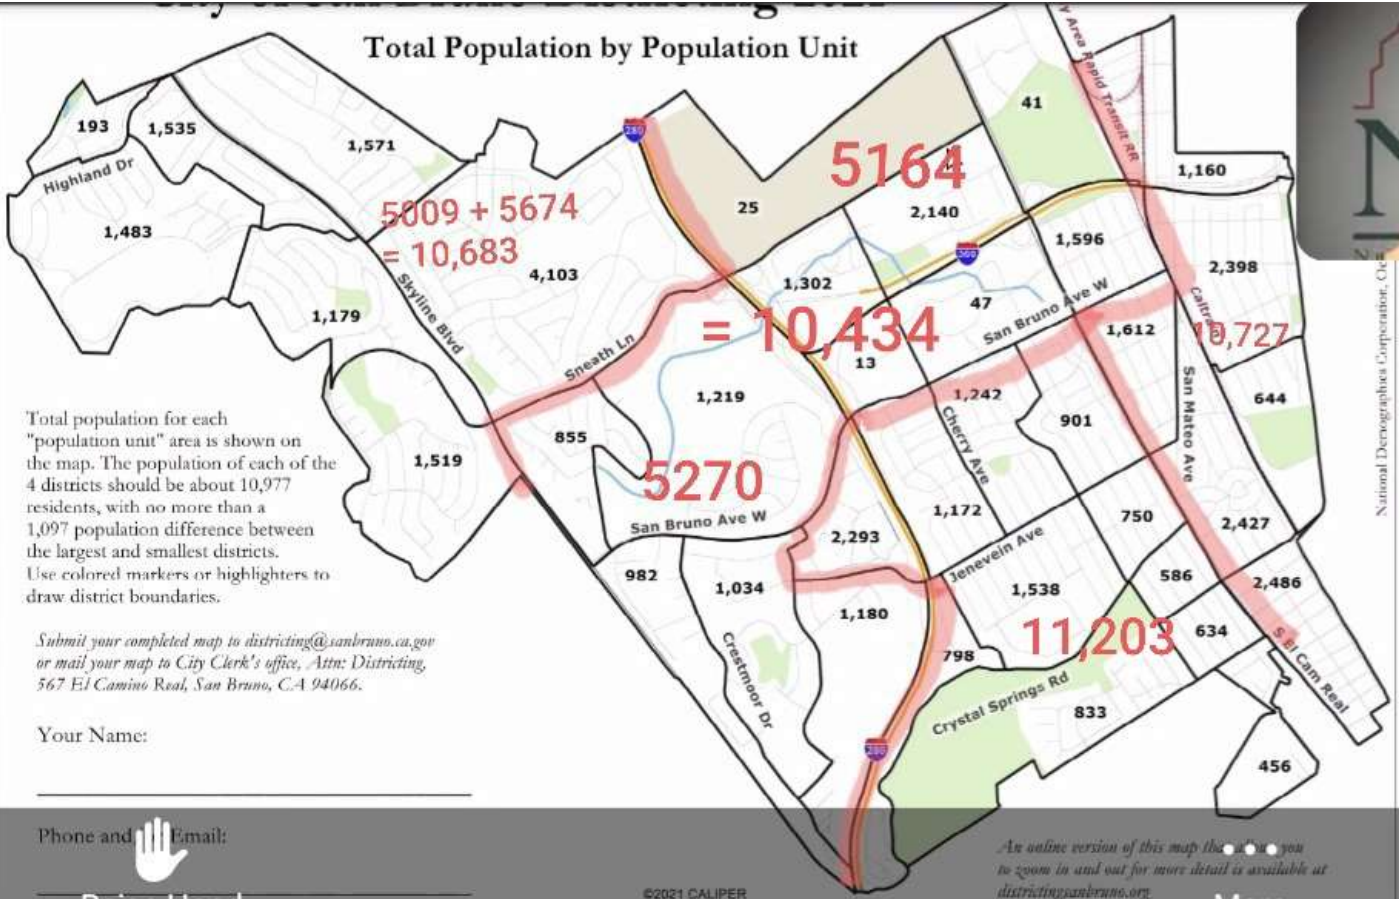

Total Population by Population Unit

Total population for each "population unit" area is shown on the map. The population of each of the 4 districts should be about 10,977 residents, with no more than a 1,097 population difference between the largest and smallest districts. Use colored markers or highlighters to draw district boundaries.

Submit your completed map to districting@sanbruno.ca.gov or mail your map to City Clerk's office, Attn: Districting, 567 El Camino Real, San Bruno, CA 94066.

Your Name: _____

Phone and Email: _____

Raise Hand

©2021 CALIPER

An online version of this map that you can zoom in and out for more detail is available at districtingsanbruno.org.

More

Total Population by Population Unit

Total population for each "population unit" area is shown on the map. The population of each of the 4 districts should be about 10,977 residents, with no more than a 1,097 population difference between the largest and smallest districts. Use colored markers or highlighters to draw district boundaries.