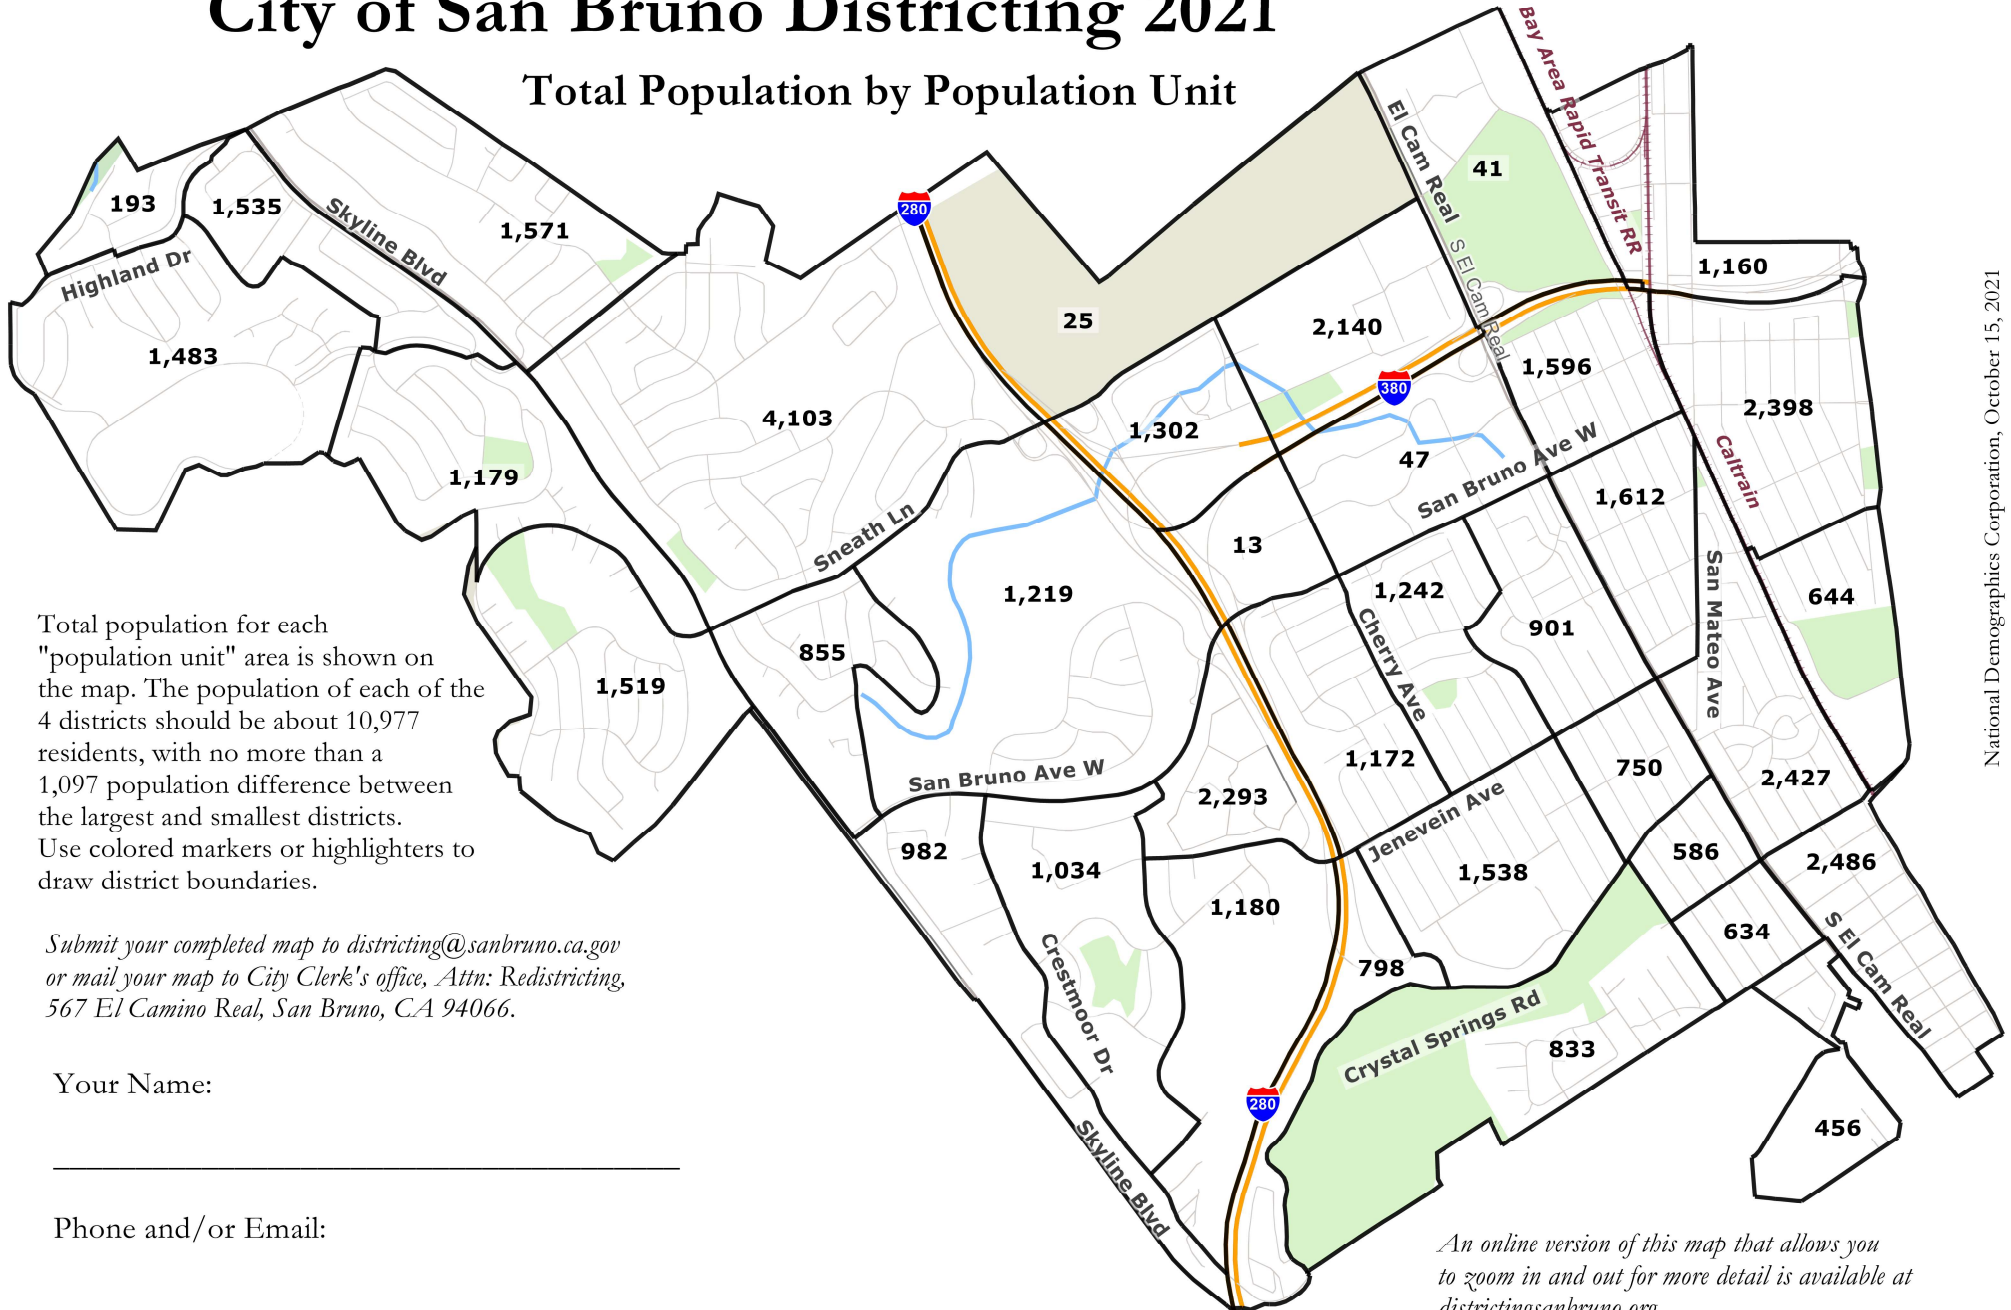

City of San Bruno Districting 2021

Total Population by Population Unit

Total population for each "population unit" area is shown on the map. The population of each of the 4 districts should be about 10,977 residents, with no more than a 1,097 population difference between the largest and smallest districts. Use colored markers or highlighters to draw district boundaries.

Submit your completed map to districting@sanbruno.ca.gov or mail your map to City Clerk's office, Attn: Redistricting, 567 El Camino Real, San Bruno, CA 94066.

Your Name:

Phone and/or Email: